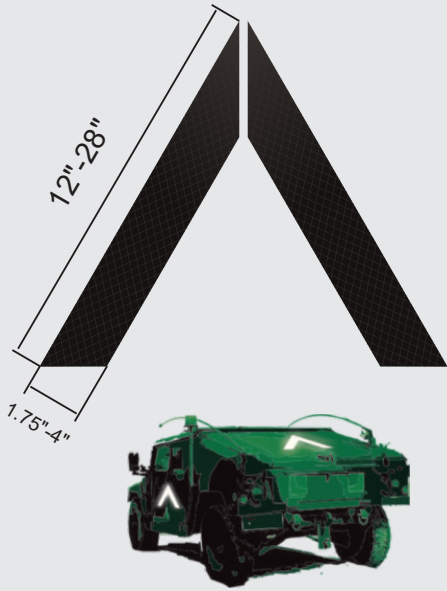

Vehicle Combat ID infrared

V markers Vehicles passive identification system